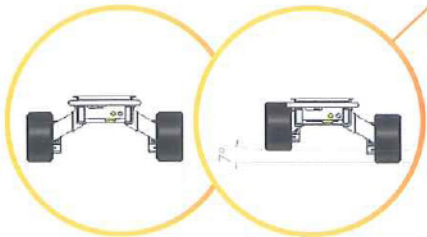

### Driving Joystick

Practical joystick with 2 mt wire, to drive the tracks safely

### Working Light

Led working light underneath the main boom

Rotation  
280°

### Extendable Tracks 45°

Independent extendable tracks for ground clearance increase