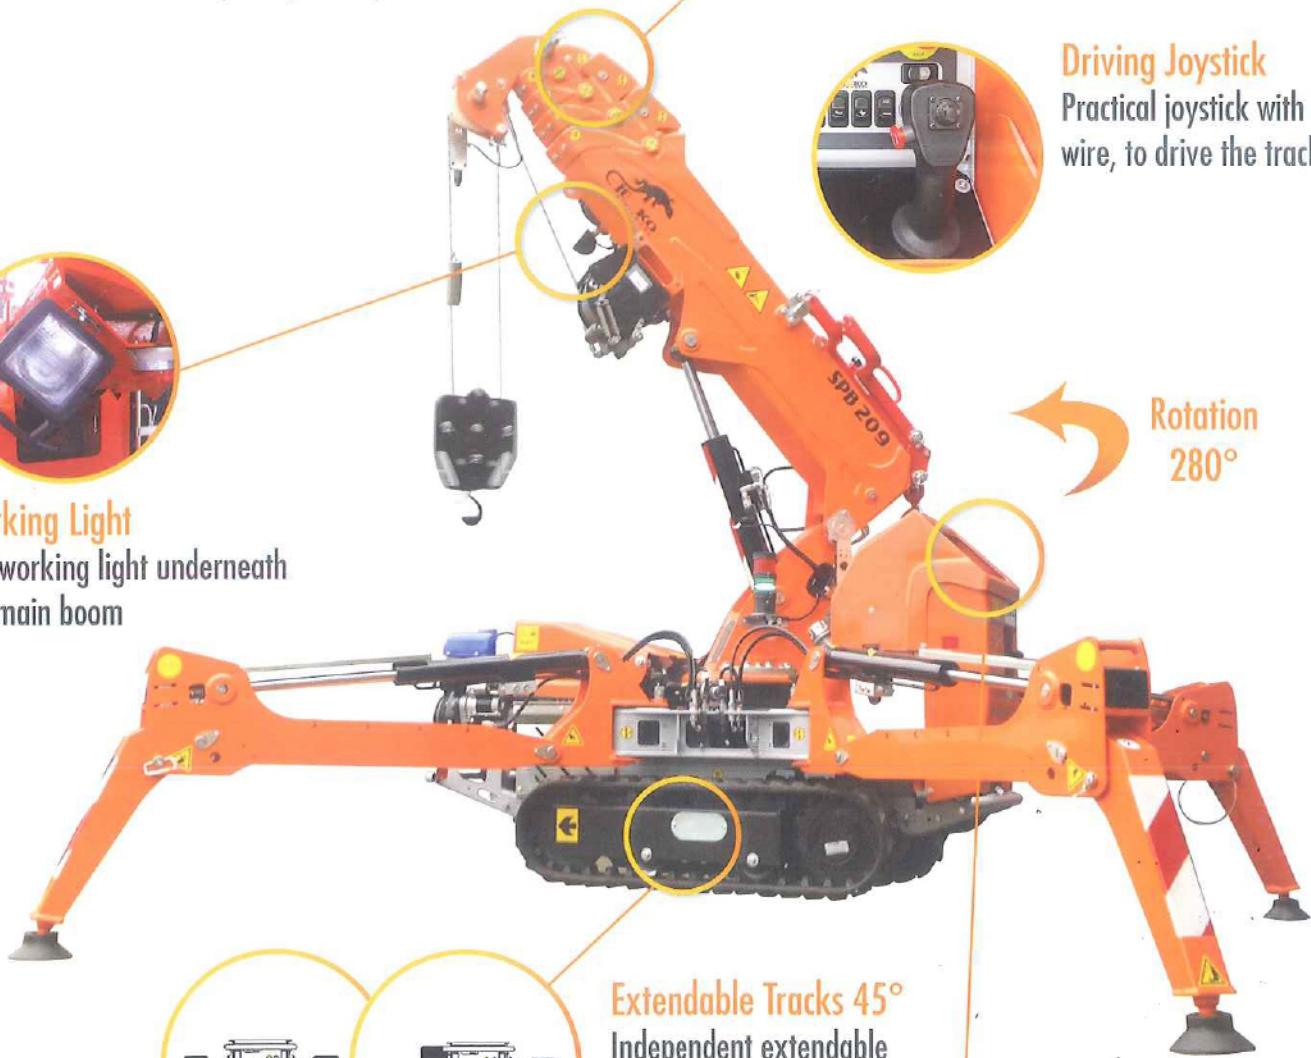

990 Kg

2500x770x1600 mm

7,5 m

6,5 m

### Searcher Hook

800 Kg searcher hook

### Driving Joystick

Practical joystick with 2 mt wire, to drive the tracks safely

### Working Light

Led working light underneath the main boom

Rotation  
280°