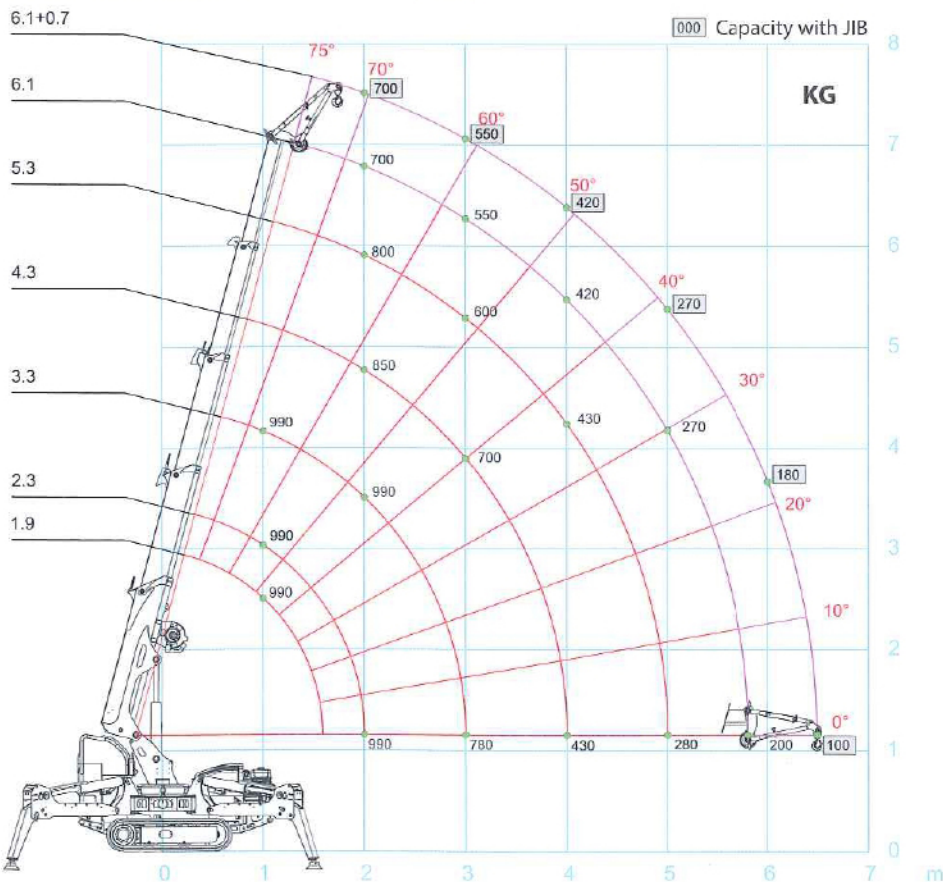

Load Chart

Technical Info

	2500 x 770 x 1600 mm		
	3000 x 3000 mm		
	kg		
	SPB209CP	1450	
	/	0	
	2T-D7	20	
	PP400-4DX	45	
	PP220-4DX		
	PP220-2DX		
	JIB800GB	25	
	YAMAHA MZ 360		
	1	kW	7,6kW 10,4Hp

Notes: All specifications and features herein described can be changed without prior advice. All indicated data are indicative only and are not binding as crane performs differently depending on its use.