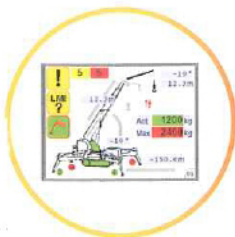

Boom Pressure Indicator

- Electronic pressure indicator
- Diagnostic troubleshooting
- Friendly display with all the information