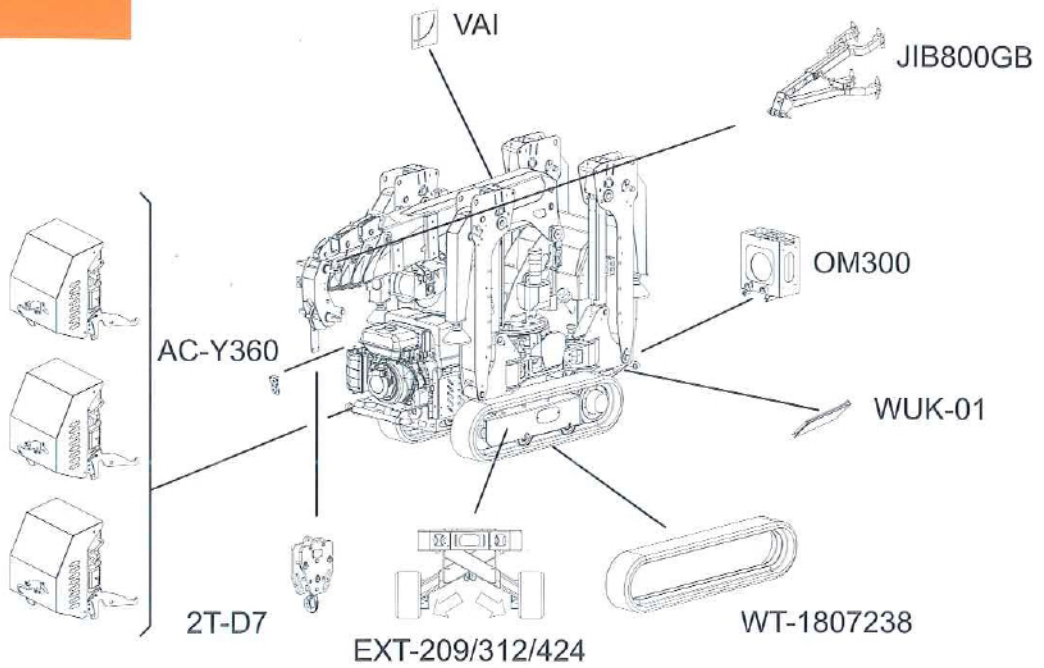

990 Kg

2500x770x1600 mm

7,5 m

6,5 m

### Extendable Tracks 45°

Independent extendable tracks for ground clearance increase

### Power Pack

Mono-phase or three-phase external Power Pack for indoors works

**Crane Options**

PP400-4DX

PP220-2DX

PP220-4DX

**Load Chart**

**Technical Info**

	2500 x 770 x 1600 mm		
	3000 x 3000 mm		
	kg		
	SPB209CP	1450	
	/	0	
	2T-D7	20	
	PP400-4DX	45	
	PP220-4DX		
	PP220-2DX		
	JIB800GB	25	
	YAMAHA MZ 360		
	1	kW	7,6kW 10,4Hp

Notes: All specifications and features herein described can be changed without prior advice. All indicated data are indicative only and are not binding as crane performs differently depending on its use.